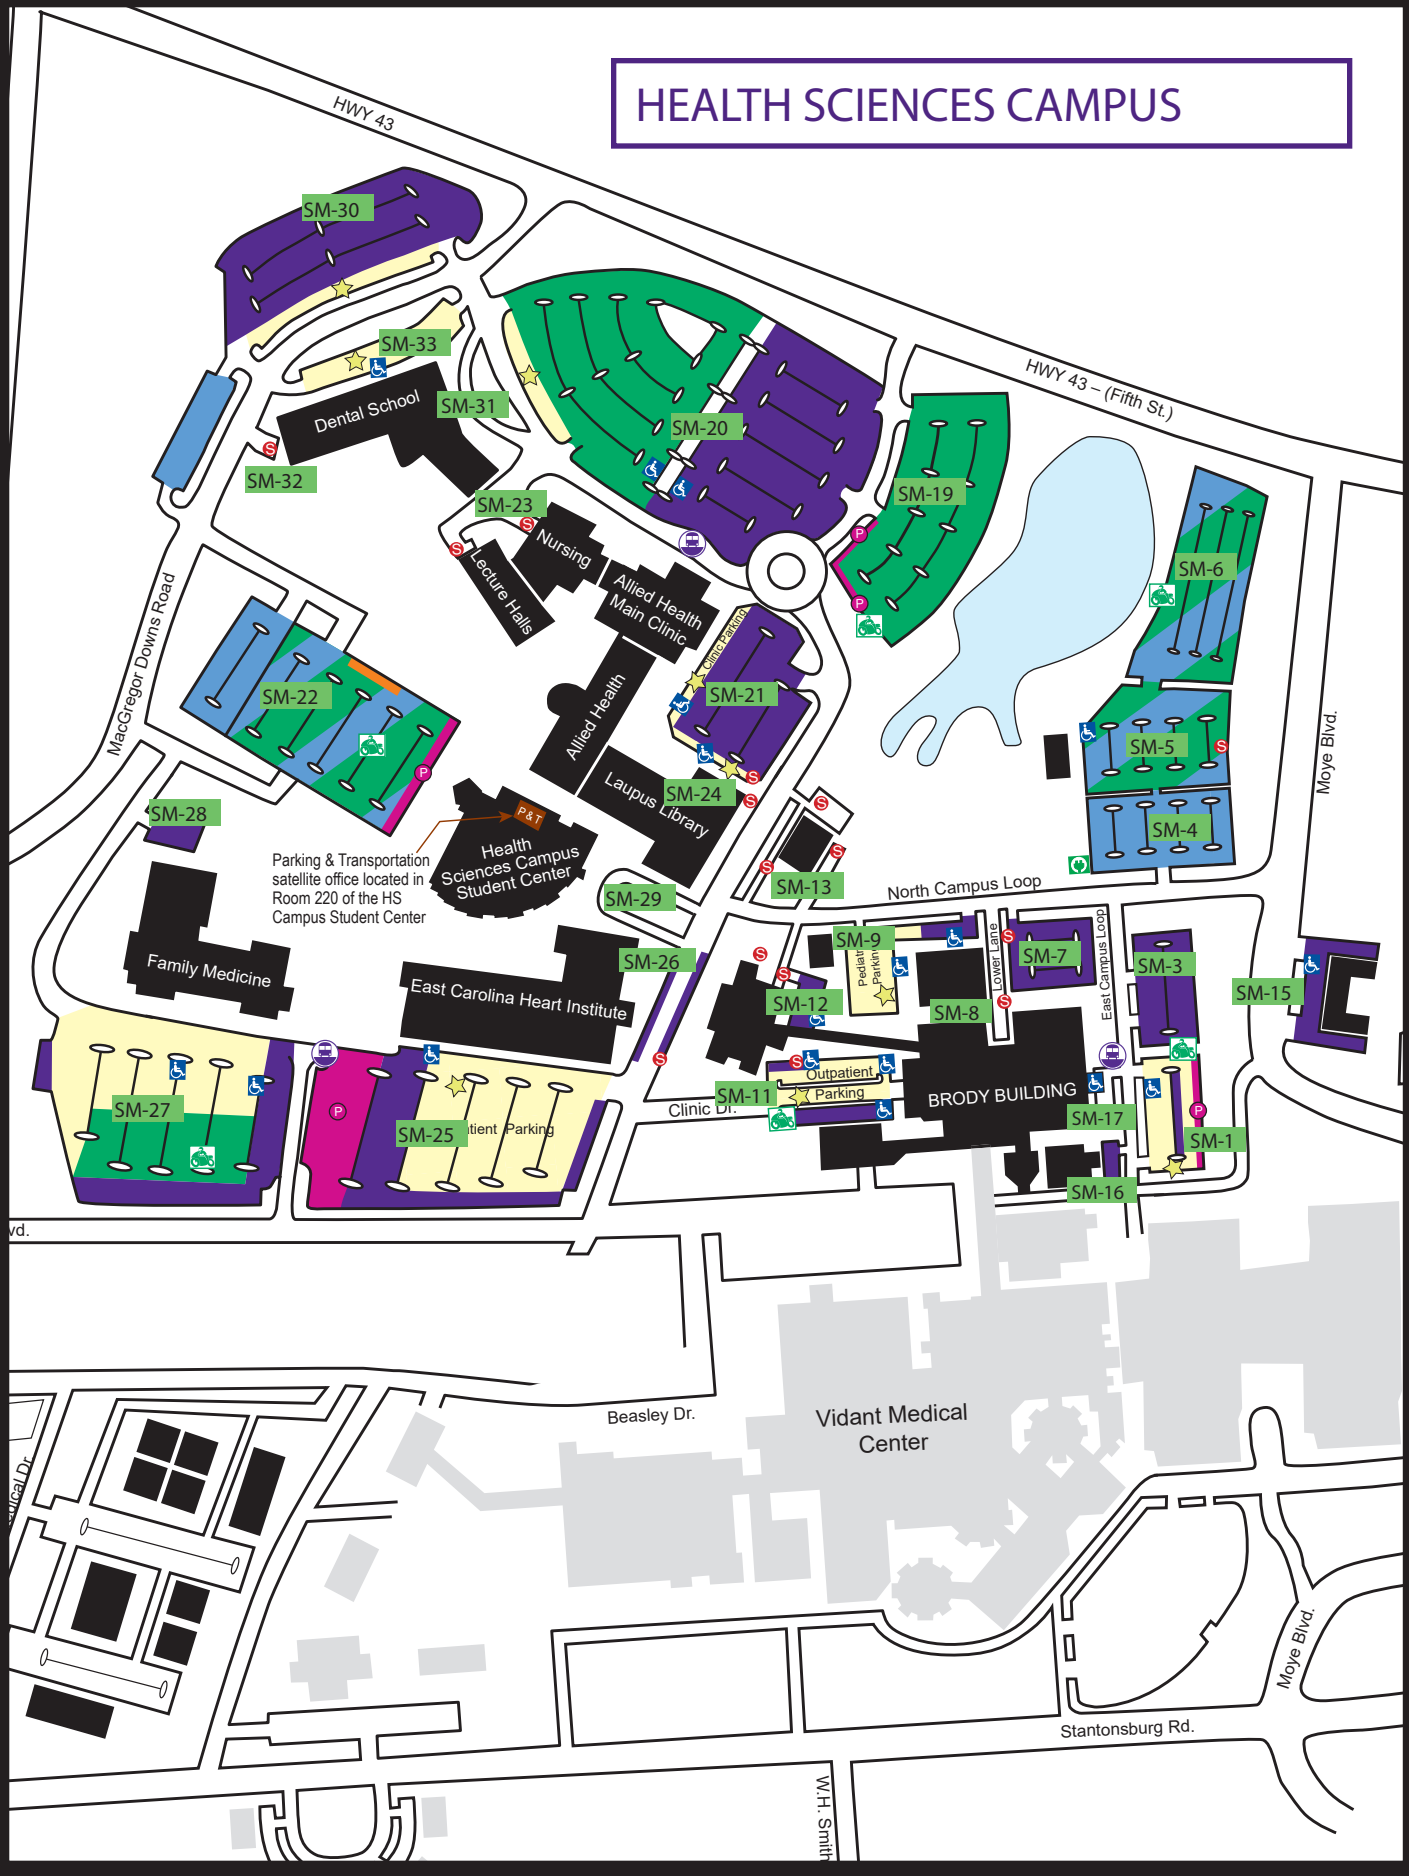

HEALTH SCIENCES CAMPUS

Parking & Transportation satellite office located in Room 220 of the HS Campus Student Center

MEDICAL PAVILLION & VENTURE TOWERS